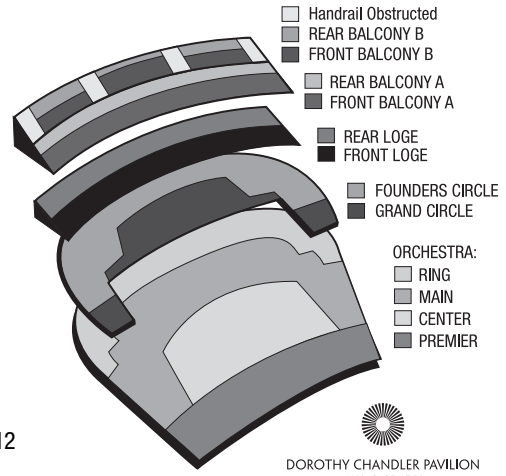

Visit LAOpera.com/exchange to download an additional printable order form

MAIL OR IN PERSON

LA Opera Box Office

135 N. Grand Avenue, Los Angeles, CA 90012

DOROTHY CHANDLER PAVILION
MUSIC-CENTER

	GRAND CIRCLE	FOUNDERS CIRCLE	ORCHESTRA				LOGE		BALCONY A		BALCONY B		HANDRAIL OBSTRUCTED
			PREMIER	CENTER	MAIN	RING	FRONT	REAR	FRONT	REAR	FRONT	REAR	
WEEKENDS	\$250	\$200	\$235	\$215	\$175	\$98	\$134	\$110	\$82	\$72	\$49	\$38	\$20
WEEKDAYS	\$230	\$190	\$215	\$195	\$160	\$90	\$120	\$98	\$72	\$62	\$38	\$32	\$20